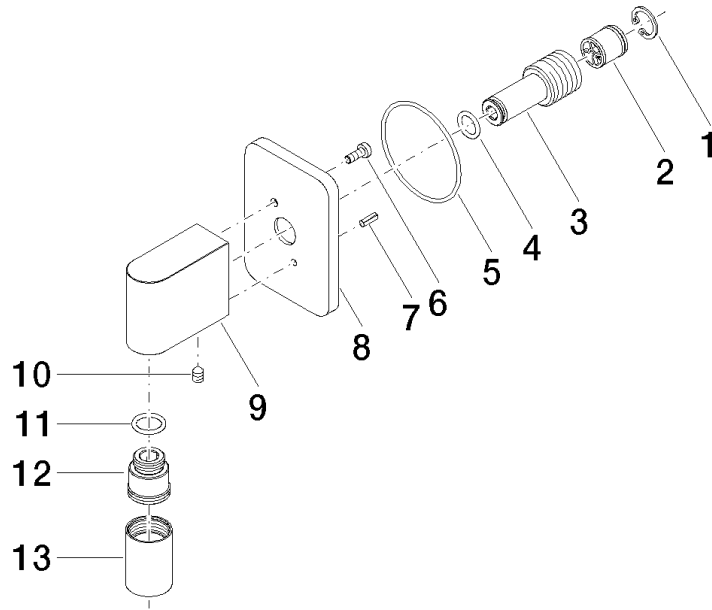

LULU Wall elbow - Chrome

LULU

28 450 710

- 3/8" shower outlet
- rosette 78 x 55 mm
- 1/2" connection

Intrinsic protection against back flow.

Chrome

28 450 710-00

Brushed Platinum

28 450 710-06

Recommended miscellaneous

Concealed wall elbow -

35 085 970 90

- max. recess depth 163 mm
- min. recess depth 90 mm

28 450 710

mm [inches]

Flow rate chart

Certificates

IAPMO_4976 (5). Belgaqua_21-381- WRAS_2310091. WRAS_1807022.
27_7.

28 450 710

Spare parts list

No.	Item Number	Name	Quantity used	Delivery time
1	09 16 01 014 90	ring	1	2
2	90 23 01 040 00 90	back-flow preventer	1	2
3	09 24 03 116 20 90	nipple	1	2
4	09 14 10 008 90	seal	1	2
5	09 14 10 142 90	seal	1	2
6	09 30 30 054 90	screw	1	2
7	09 31 11 026 90	pin	1	2
8	09 27 71 002-00	rosette	1	10
9	09 11 03 026 20-00	connection	1	60
10	09 31 11 005 90	pin	1	2
11	90 14 10 077 00 90	seal	1	2
12	09 24 03 107 20 90	nipple	1	2
13	90 21 02 069 00-00	cover	1	10