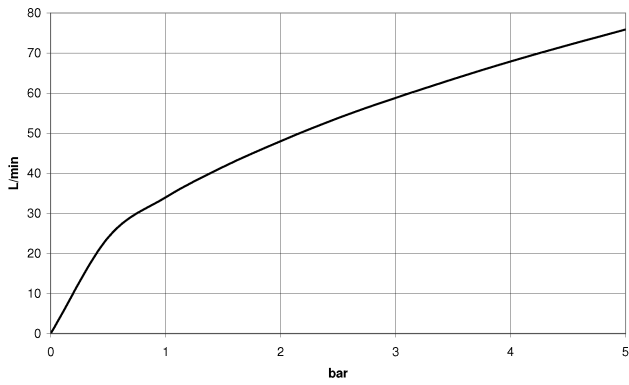

LULU Wall elbow - Chrome

LULU

28 450 710

- 3/8" shower outlet
- rosette 78 x 55 mm
- 1/2" connection

Intrinsic protection against back flow.

Chrome

28 450 710-00

Brushed Platinum

28 450 710-06

Recommended miscellaneous

Concealed wall elbow -

35 085 970 90

- max. recess depth 163 mm
- min. recess depth 90 mm

28 450 710

mm [inches]

Flow rate chart